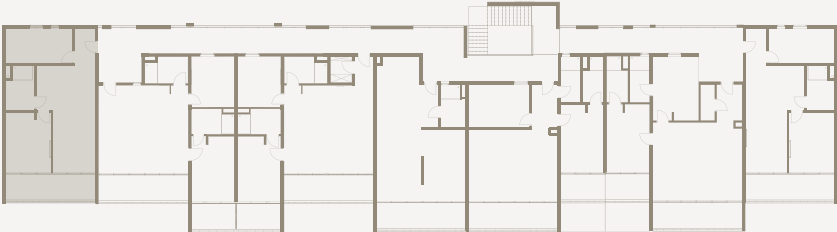

Johari Beach

R E S I D E N C E S

Floor Plans

A11 and A21 2-Bedroom Apartment

Interior size: 60.9m²

Balcony size: 11.7m²

Total size: 72.6m²

Pricing from: US\$135,000

Prices exclude 15% VAT

Legend

- 01 Living Room
- 02 Master Bedroom
- 03 Bathroom
- 04 Bedroom/Office
- 05 Balcony

A12 and A22 2-Bedroom Deluxe Apartment

Interior size: 73.7m²

Balconies size: 17.5m²

Total size: 91.2m²

Interior size: 79.8m²

Balconies size: 17.5m²

Total size: 97.3m²

Pricing from: US\$167,000

Prices exclude 15% VAT

Legend

- ① Living Room
- ② Master Bedroom
- ③ Bathroom One
- ④ Bedroom Two
- ⑤ Bathroom Two
- ⑥ Storage Room
- ⑦ Balcony One
- ⑧ Balcony Two

A16 and A26 2-Bedroom Deluxe Apartment

Interior size: 78.9m²

Balconies size: 17.5m²

Total size: 96.4m²

Pricing from: US\$167,000

Prices exclude 15% VAT

Legend

- ① Living Room
- ② Master Bedroom
- ③ Bathroom One
- ④ Bedroom Two
- ⑤ Bathroom Two
- ⑥ Balcony One
- ⑦ Balcony Two