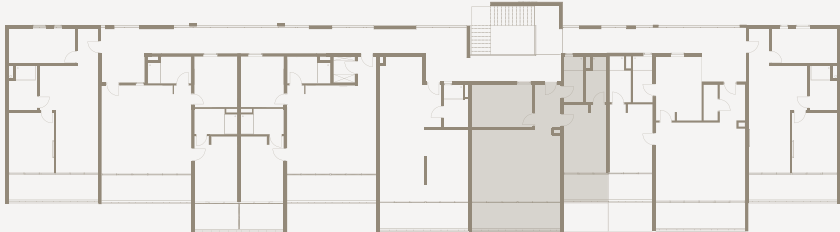

Interior size: 79.8m²

Balconies size: 17.5m²

Total size: 97.3m²

Pricing from: US\$167,000

Prices exclude 15% VAT

Legend

- ① Living Room
- ② Master Bedroom
- ③ Bathroom One
- ④ Bedroom Two
- ⑤ Bathroom Two
- ⑥ Storage Room
- ⑦ Balcony One
- ⑧ Balcony Two

A15 and A25 2-Bedroom Deluxe Apartment

Interior size: 73.8m²

Balconies size: 17.4m²

Total size: 91.2m²

Pricing from: US\$167,000

Prices exclude 15% VAT

Legend

- 01 Living Room
- 02 Master Bedroom
- 03 Bathroom One
- 04 Bedroom Two
- 05 Bathroom Two
- 06 Balcony One
- 07 Balcony Two

A16 and A26 2-Bedroom Deluxe Apartment

Interior size: 78.9m²

Balconies size: 17.5m²

Total size: 96.4m²

Pricing from: US\$167,000

Prices exclude 15% VAT

Legend

- ① Living Room
- ② Master Bedroom
- ③ Bathroom One
- ④ Bedroom Two
- ⑤ Bathroom Two
- ⑥ Balcony One
- ⑦ Balcony Two

A17 and A27 2-Bedroom Apartment

Interior size: 61m²

Balcony size: 11.6m²

Total size: 72.6m²

Pricing from: US\$135,000

Prices exclude 15% VAT

Legend

- 01 Living Room
- 02 Master Bedroom
- 03 Bathroom
- 04 Bedroom Two
- 05 Balcony