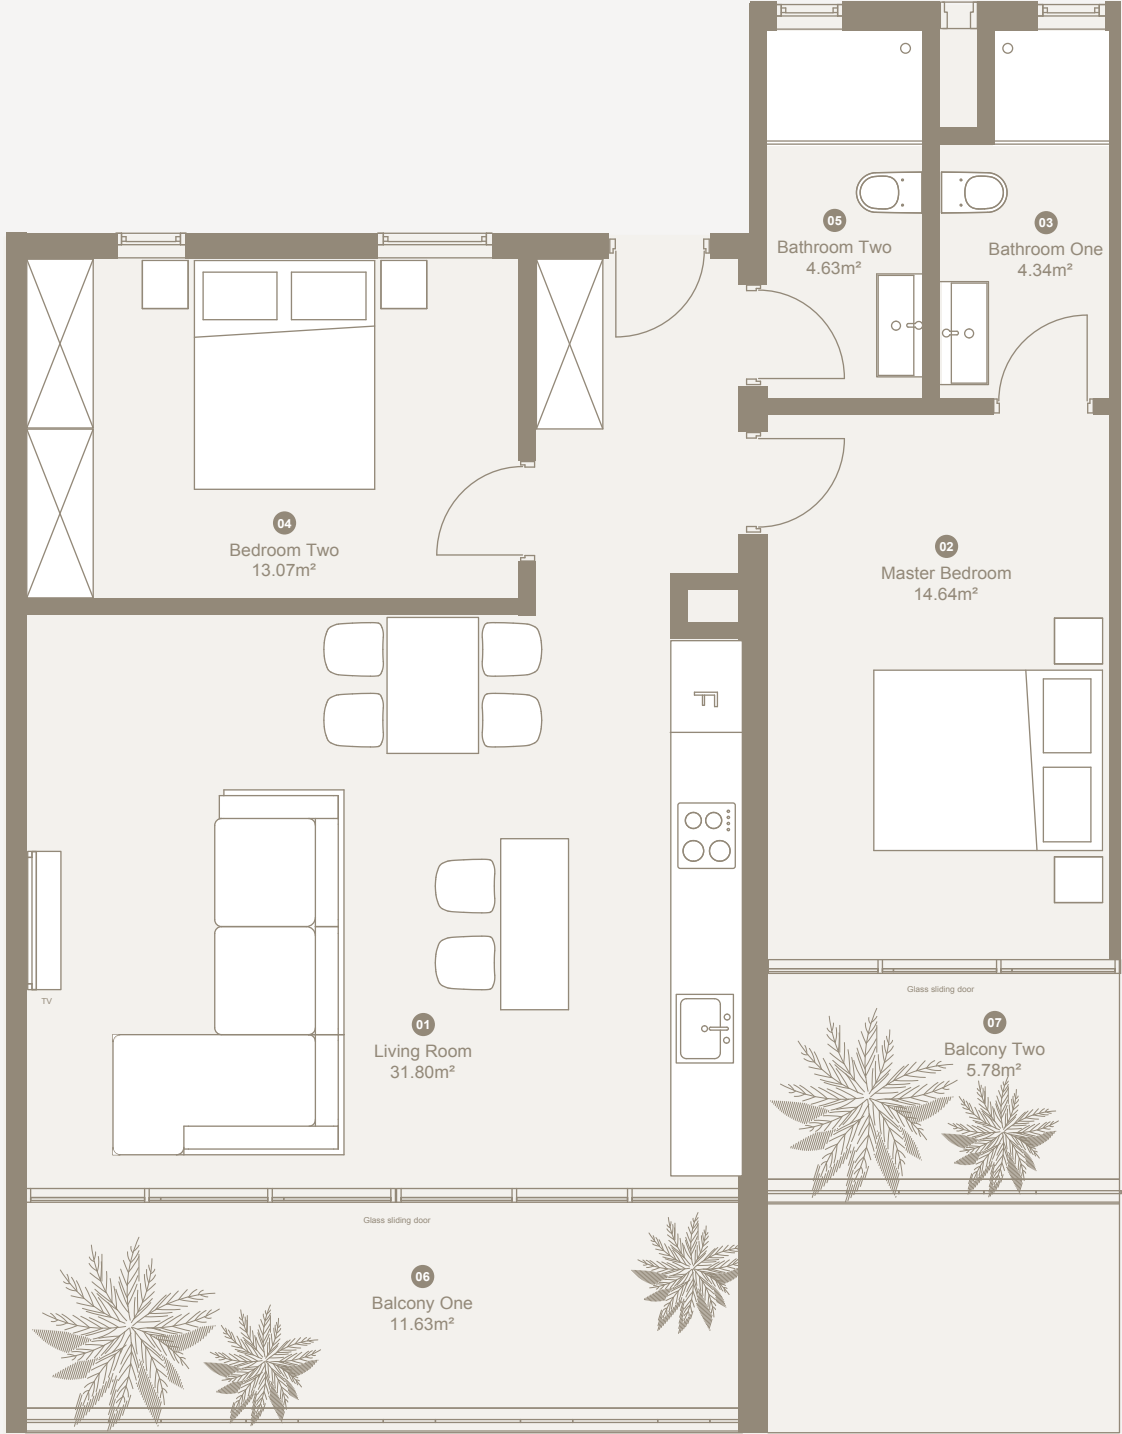

Interior size: 79.8m²

Balconies size: 17.5m²

Total size: 97.3m²

Pricing from: US\$167,000

Prices exclude 15% VAT

Legend

- ① Living Room
- ② Master Bedroom
- ③ Bathroom One
- ④ Bedroom Two
- ⑤ Bathroom Two
- ⑥ Storage Room
- ⑦ Balcony One
- ⑧ Balcony Two

A15 and A25 2-Bedroom Deluxe Apartment

Interior size: 73.8m²

Balconies size: 17.4m²

Total size: 91.2m²

Pricing from: US\$167,000

Prices exclude 15% VAT

Legend

- 01 Living Room
- 02 Master Bedroom
- 03 Bathroom One
- 04 Bedroom Two
- 05 Bathroom Two
- 06 Balcony One
- 07 Balcony Two

A16 and A26 2-Bedroom Deluxe Apartment

Interior size: 78.9m²

Balconies size: 17.5m²

Total size: 96.4m²

Pricing from: US\$167,000

Prices exclude 15% VAT

Legend

- ① Living Room
- ② Master Bedroom
- ③ Bathroom One
- ④ Bedroom Two
- ⑤ Bathroom Two
- ⑥ Balcony One
- ⑦ Balcony Two

A17 and A27 2-Bedroom Apartment

Interior size: 61m²

Balcony size: 11.6m²

Total size: 72.6m²

Pricing from: US\$135,000

Prices exclude 15% VAT

Legend

- 01 Living Room
- 02 Master Bedroom
- 03 Bathroom
- 04 Bedroom Two
- 05 Balcony