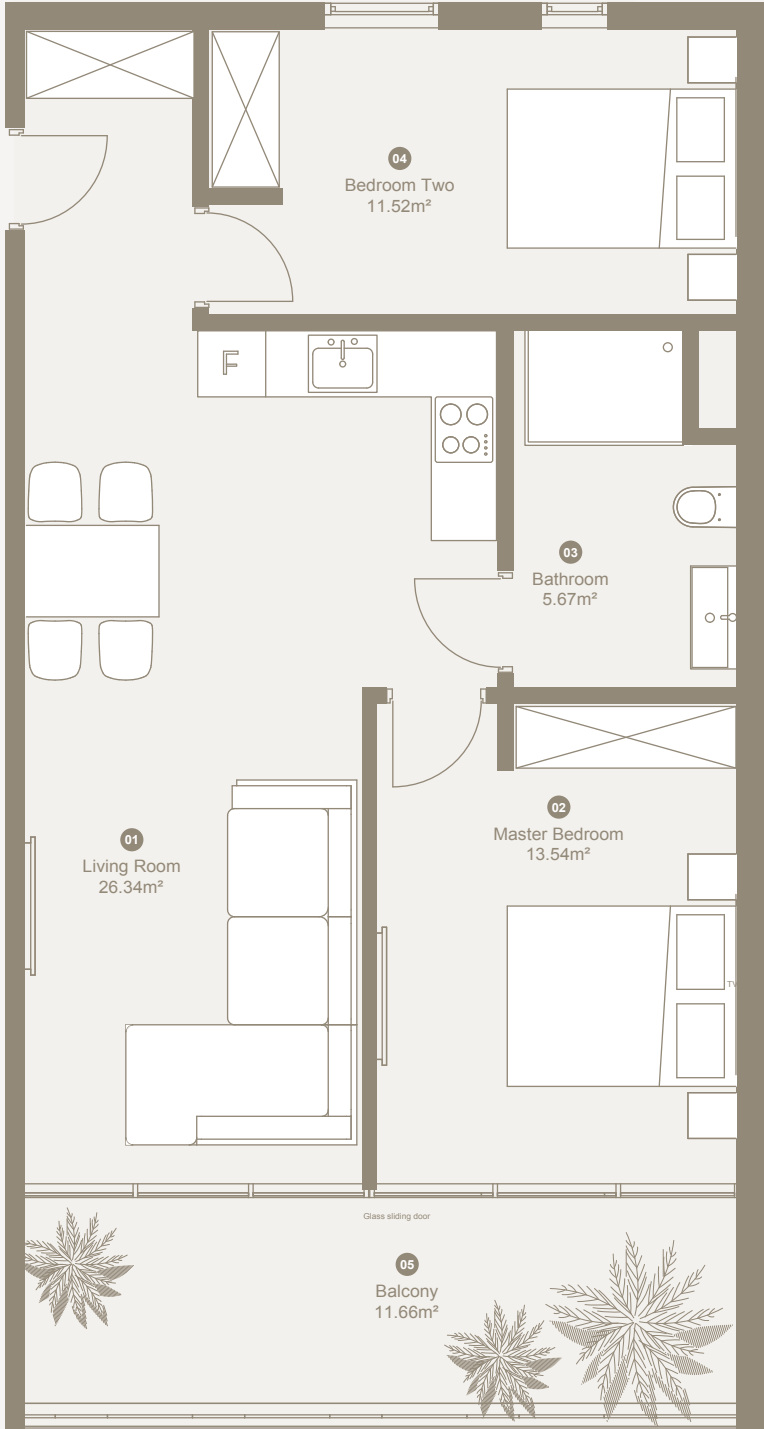

Prices exclude 15% VAT

Legend

- 01 Living Room
- 02 Master Bedroom
- 03 Bathroom
- 04 Bedroom/Office
- 05 Balcony

A12 and A22 2-Bedroom Deluxe Apartment

Interior size: 73.7m²

Balconies size: 17.5m²

Total size: 91.2m²

Interior size: 79.8m²

Balconies size: 17.5m²

Total size: 97.3m²

Pricing from: US\$167,000

Prices exclude 15% VAT

Legend

- ① Living Room
- ② Master Bedroom
- ③ Bathroom One
- ④ Bedroom Two
- ⑤ Bathroom Two
- ⑥ Storage Room
- ⑦ Balcony One
- ⑧ Balcony Two

A16 and A26 2-Bedroom Deluxe Apartment

Interior size: 78.9m²

Balconies size: 17.5m²

Total size: 96.4m²

Pricing from: US\$167,000

Prices exclude 15% VAT

Legend

- ① Living Room
- ② Master Bedroom
- ③ Bathroom One
- ④ Bedroom Two
- ⑤ Bathroom Two
- ⑥ Balcony One
- ⑦ Balcony Two

A17 and A27 2-Bedroom Apartment

Interior size: 61m²

Balcony size: 11.6m²

Total size: 72.6m²

Pricing from: US\$135,000

Prices exclude 15% VAT

Legend

- 01 Living Room
- 02 Master Bedroom
- 03 Bathroom
- 04 Bedroom Two
- 05 Balcony