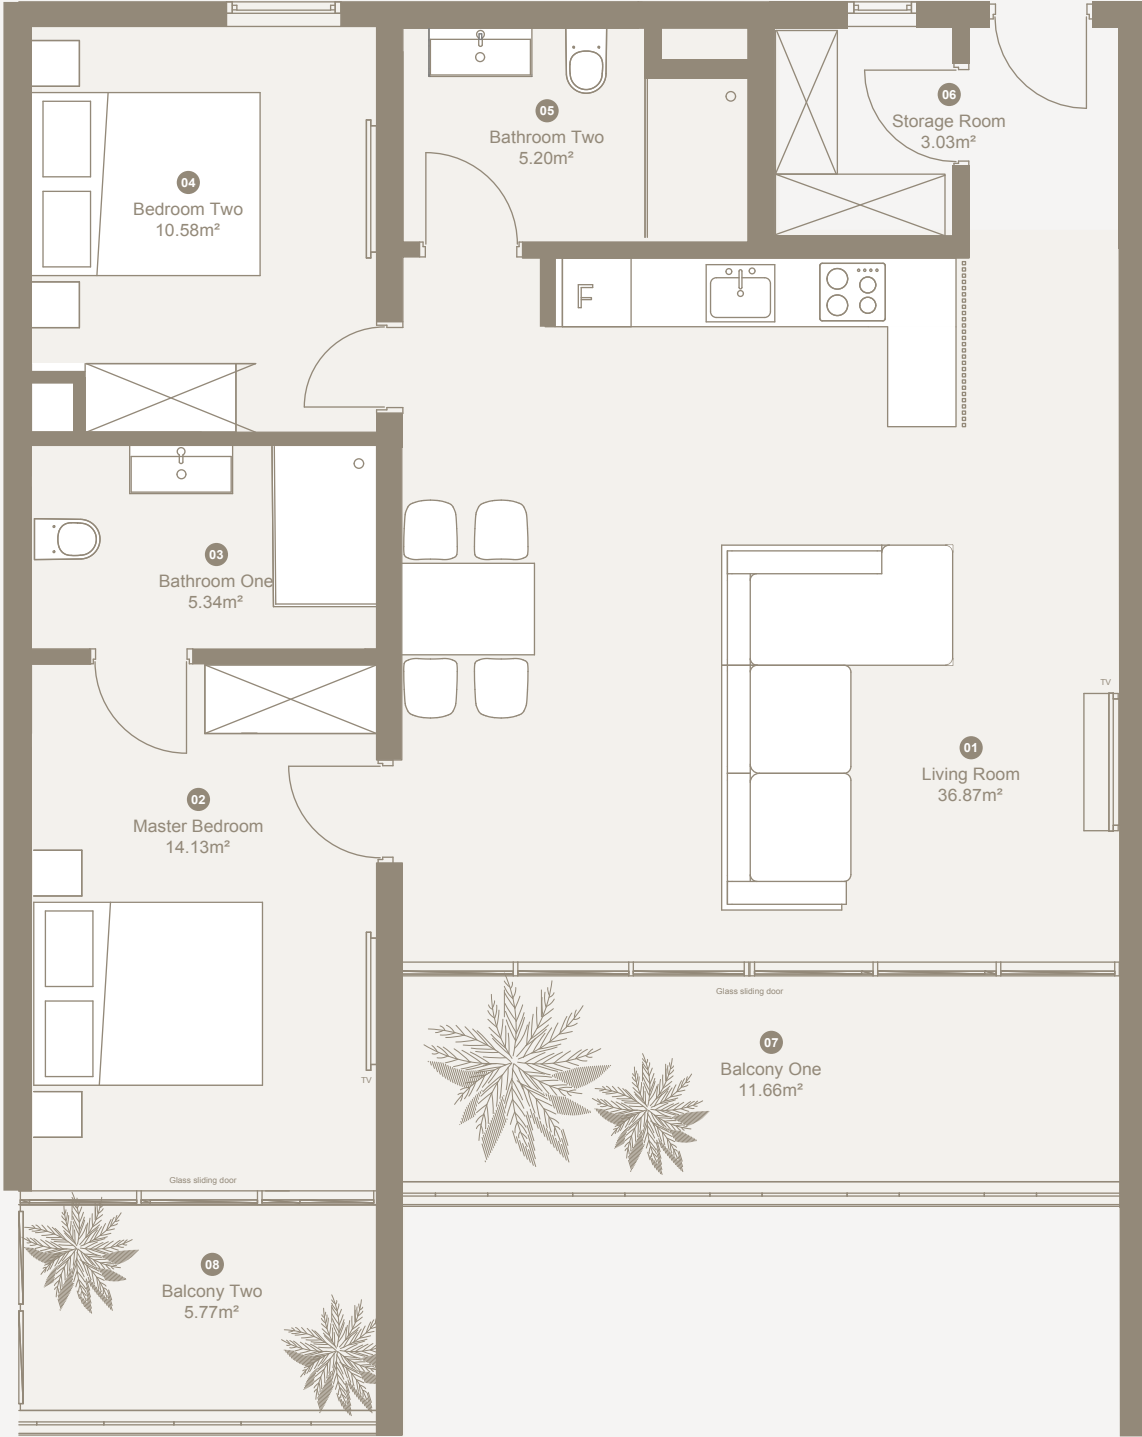

Prices exclude 15% VAT

Legend

- 01 Living Room
- 02 Master Bedroom
- 03 Bathroom
- 04 Bedroom/Office
- 05 Balcony

A12 and A22 2-Bedroom Deluxe Apartment

Interior size: 73.7m²

Balconies size: 17.5m²

Total size: 91.2m²

Interior size: 79.8m²

Balconies size: 17.5m²

Total size: 97.3m²

Pricing from: US\$167,000

Prices exclude 15% VAT

Legend

- ① Living Room
- ② Master Bedroom
- ③ Bathroom One
- ④ Bedroom Two
- ⑤ Bathroom Two
- ⑥ Storage Room
- ⑦ Balcony One
- ⑧ Balcony Two

A16 and A26 2-Bedroom Deluxe Apartment

Interior size: 78.9m²

Balconies size: 17.5m²

Total size: 96.4m²

Pricing from: US\$167,000

Prices exclude 15% VAT

Legend

- ① Living Room
- ② Master Bedroom
- ③ Bathroom One
- ④ Bedroom Two
- ⑤ Bathroom Two
- ⑥ Balcony One
- ⑦ Balcony Two

A17 and A27 2-Bedroom Apartment

Interior size: 61m²

Balcony size: 11.6m²

Total size: 72.6m²

Pricing from: US\$135,000

Prices exclude 15% VAT

Legend

- 01 Living Room
- 02 Master Bedroom
- 03 Bathroom
- 04 Bedroom Two
- 05 Balcony