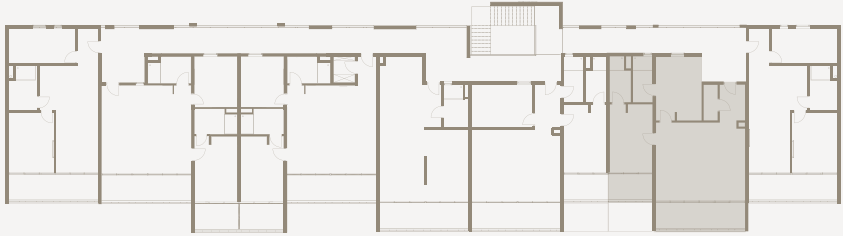

A16 and A26 2-Bedroom Deluxe Apartment

Interior size: 78.9m²

Balconies size: 17.5m²

Total size: 96.4m²

Pricing from: US\$167,000

Prices exclude 15% VAT

Legend

- ① Living Room
- ② Master Bedroom
- ③ Bathroom One
- ④ Bedroom Two
- ⑤ Bathroom Two
- ⑥ Balcony One
- ⑦ Balcony Two

A17 and A27 2-Bedroom Apartment

Interior size: 61m²

Balcony size: 11.6m²

Total size: 72.6m²

Pricing from: US\$135,000

Prices exclude 15% VAT

Legend

- 01 Living Room
- 02 Master Bedroom
- 03 Bathroom
- 04 Bedroom Two
- 05 Balcony