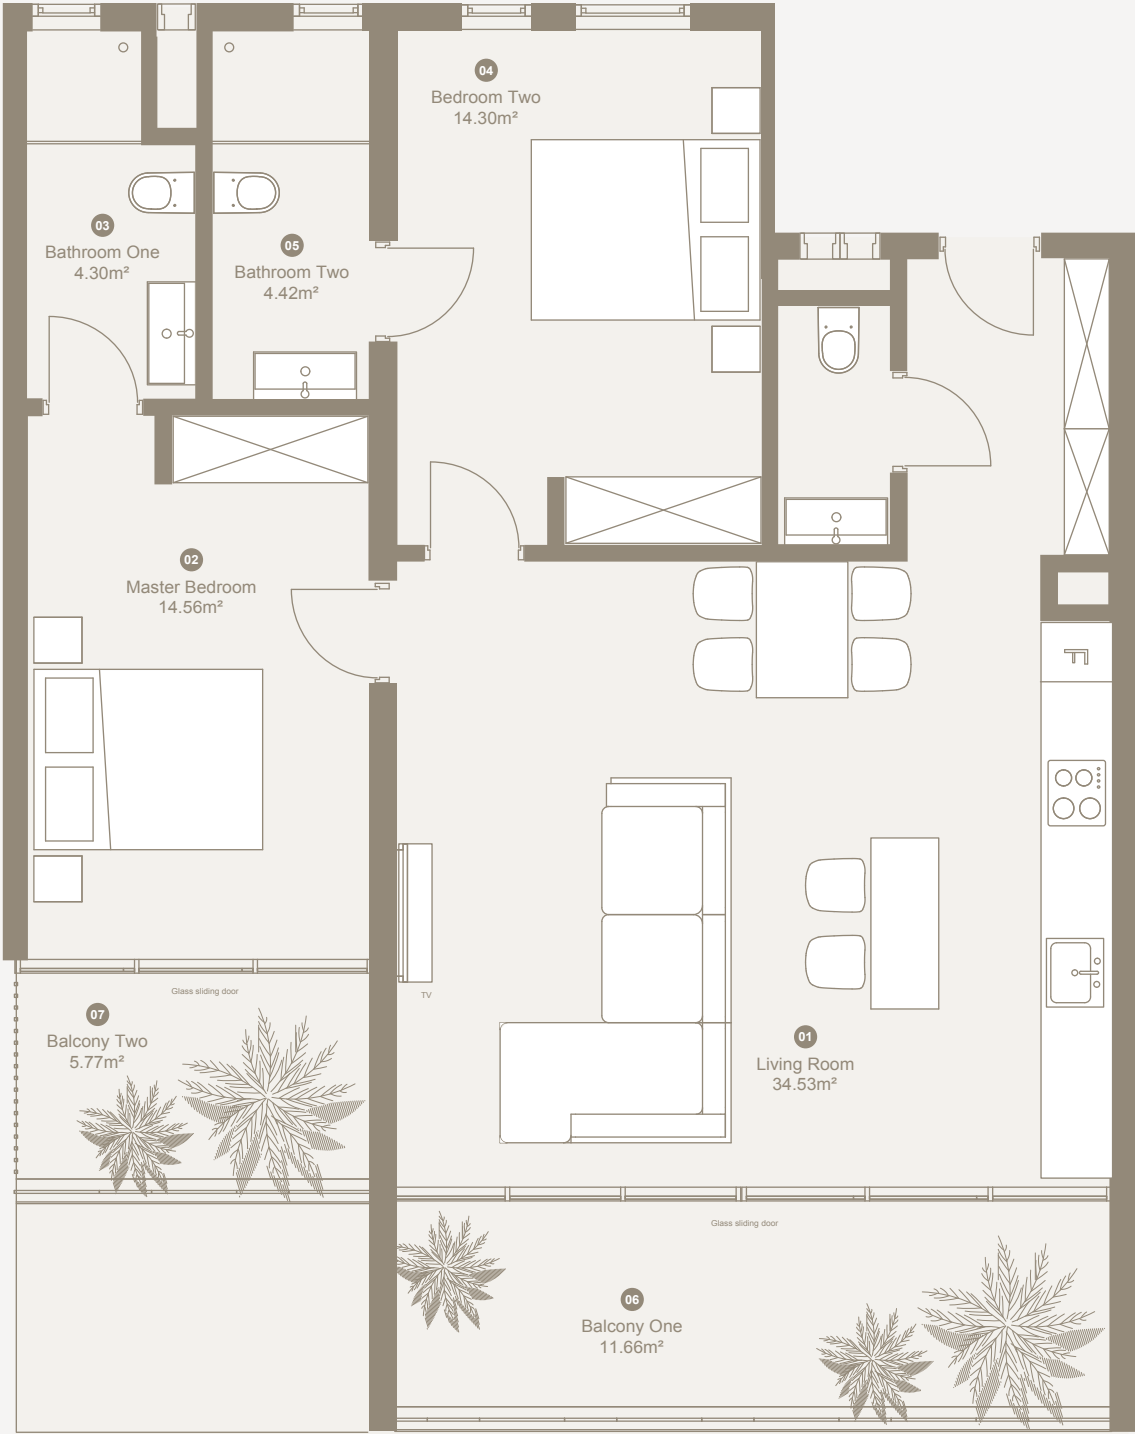

Interior size: 79.8m²

Balconies size: 17.5m²

Total size: 97.3m²

Pricing from: US\$167,000

Prices exclude 15% VAT

Legend

- ① Living Room
- ② Master Bedroom
- ③ Bathroom One
- ④ Bedroom Two
- ⑤ Bathroom Two
- ⑥ Storage Room
- ⑦ Balcony One
- ⑧ Balcony Two

A15 and A25 2-Bedroom Deluxe Apartment

Interior size: 73.8m²

Balconies size: 17.4m²

Total size: 91.2m²

Pricing from: US\$167,000

Prices exclude 15% VAT

Legend

- 01 Living Room
- 02 Master Bedroom
- 03 Bathroom One
- 04 Bedroom Two
- 05 Bathroom Two
- 06 Balcony One
- 07 Balcony Two

A16 and A26 2-Bedroom Deluxe Apartment

Interior size: 78.9m²

Balconies size: 17.5m²

Total size: 96.4m²

Pricing from: US\$167,000

Prices exclude 15% VAT

Legend

- ① Living Room
- ② Master Bedroom
- ③ Bathroom One
- ④ Bedroom Two
- ⑤ Bathroom Two
- ⑥ Balcony One
- ⑦ Balcony Two

A17 and A27 2-Bedroom Apartment

Interior size: 61m²

Balcony size: 11.6m²

Total size: 72.6m²

Pricing from: US\$135,000

Prices exclude 15% VAT

Legend

- 01 Living Room
- 02 Master Bedroom
- 03 Bathroom
- 04 Bedroom Two
- 05 Balcony