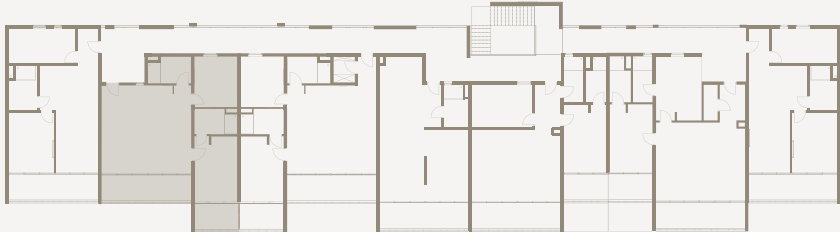

Johari Beach

R E S I D E N C E S

Floor Plans

A11 and A21 2-Bedroom Apartment

Interior size: 60.9m²

Balcony size: 11.7m²

Total size: 72.6m²

Pricing from: US\$135,000

Prices exclude 15% VAT

Legend

- 01 Living Room
- 02 Master Bedroom
- 03 Bathroom
- 04 Bedroom/Office
- 05 Balcony

A12 and A22 2-Bedroom Deluxe Apartment

Interior size: 73.7m²

Balconies size: 17.5m²

Total size: 91.2m²

Pricing from: US\$167,000

Prices exclude 15% VAT

Legend

- ① Living Room
- ② Master Bedroom
- ③ Bathroom One
- ④ Bedroom Two
- ⑤ Bathroom Two
- ⑥ Balcony One
- ⑦ Balcony Two

A13 and A23 2-Bedroom Deluxe Apartment

Interior size: 79.8m²

Balconies size: 17.5m²

Total size: 97.3m²

Pricing from: US\$167,000

Prices exclude 15% VAT

Legend

- ① Living Room
- ② Master Bedroom
- ③ Bathroom One
- ④ Bedroom Two
- ⑤ Bathroom Two
- ⑥ Storage Room
- ⑦ Balcony One
- ⑧ Balcony Two