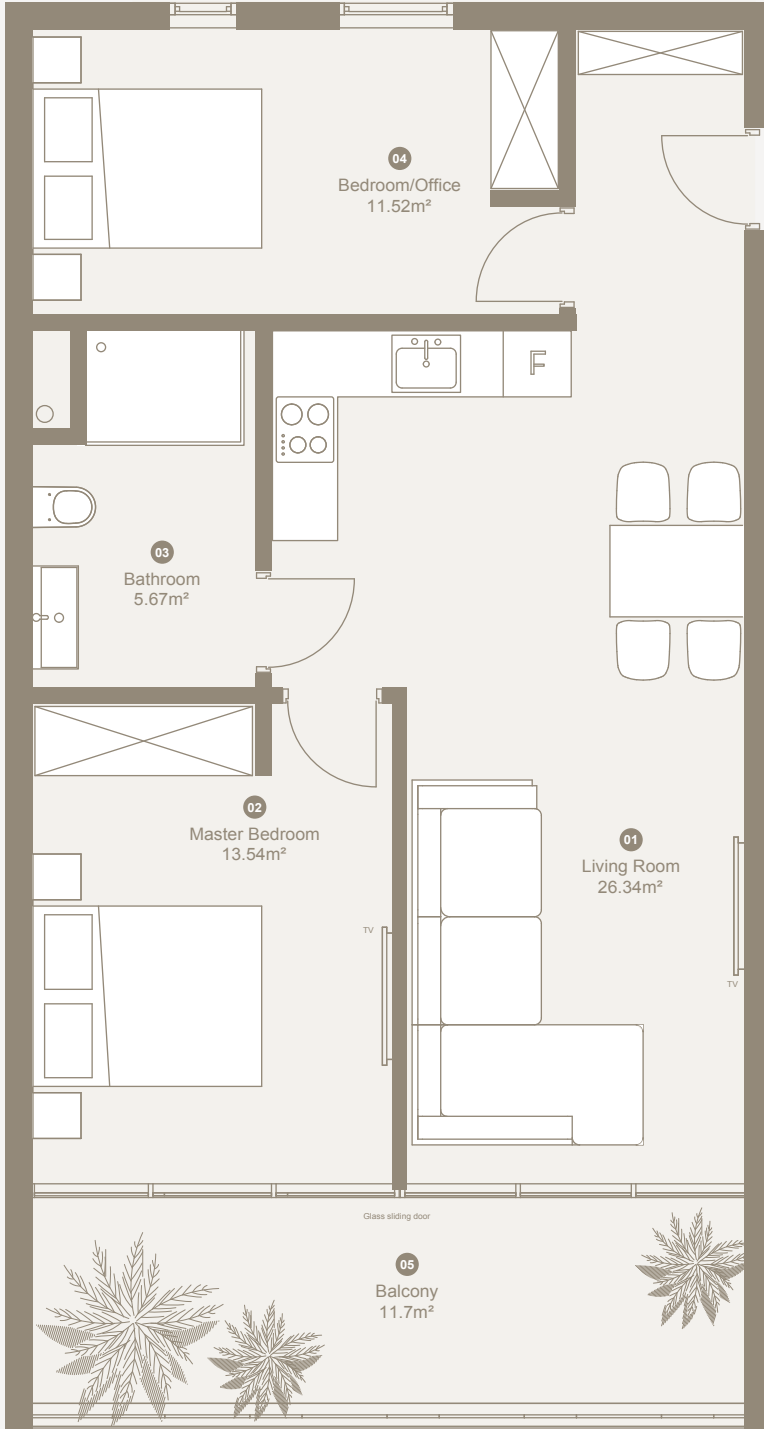

Johari Beach

R E S I D E N C E S

Floor Plans

A11 and A21 2-Bedroom Apartment

Interior size: 60.9m²

Balcony size: 11.7m²

Total size: 72.6m²

Pricing from: US\$135,000

Prices exclude 15% VAT

Legend

- 01 Living Room
- 02 Master Bedroom
- 03 Bathroom
- 04 Bedroom/Office
- 05 Balcony

A12 and A22 2-Bedroom Deluxe Apartment

Interior size: 73.7m²

Balconies size: 17.5m²

Total size: 91.2m²

Interior size: 79.8m²

Balconies size: 17.5m²

Total size: 97.3m²

Pricing from: US\$167,000

Prices exclude 15% VAT

Legend

- ① Living Room
- ② Master Bedroom
- ③ Bathroom One
- ④ Bedroom Two
- ⑤ Bathroom Two
- ⑥ Storage Room
- ⑦ Balcony One
- ⑧ Balcony Two

A17 and A27 2-Bedroom Apartment

Interior size: 61m²

Balcony size: 11.6m²

Total size: 72.6m²

Pricing from: US\$135,000

Prices exclude 15% VAT

Legend

- 01 Living Room
- 02 Master Bedroom
- 03 Bathroom
- 04 Bedroom Two
- 05 Balcony