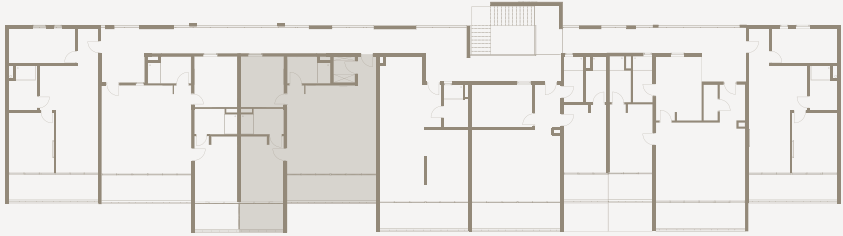

Interior size: 79.8m²

Balconies size: 17.5m²

Total size: 97.3m²

Pricing from: US\$167,000

Prices exclude 15% VAT

Legend

- ① Living Room
- ② Master Bedroom
- ③ Bathroom One
- ④ Bedroom Two
- ⑤ Bathroom Two
- ⑥ Storage Room
- ⑦ Balcony One
- ⑧ Balcony Two

A15 and A25 2-Bedroom Deluxe Apartment

Interior size: 73.8m²

Balconies size: 17.4m²

Total size: 91.2m²

Pricing from: US\$167,000

Prices exclude 15% VAT

Legend

- 01 Living Room
- 02 Master Bedroom
- 03 Bathroom One
- 04 Bedroom Two
- 05 Bathroom Two
- 06 Balcony One
- 07 Balcony Two

A16 and A26 2-Bedroom Deluxe Apartment

Interior size: 78.9m²

Balconies size: 17.5m²

Total size: 96.4m²

Pricing from: US\$167,000

Prices exclude 15% VAT

Legend

- ① Living Room
- ② Master Bedroom
- ③ Bathroom One
- ④ Bedroom Two
- ⑤ Bathroom Two
- ⑥ Balcony One
- ⑦ Balcony Two