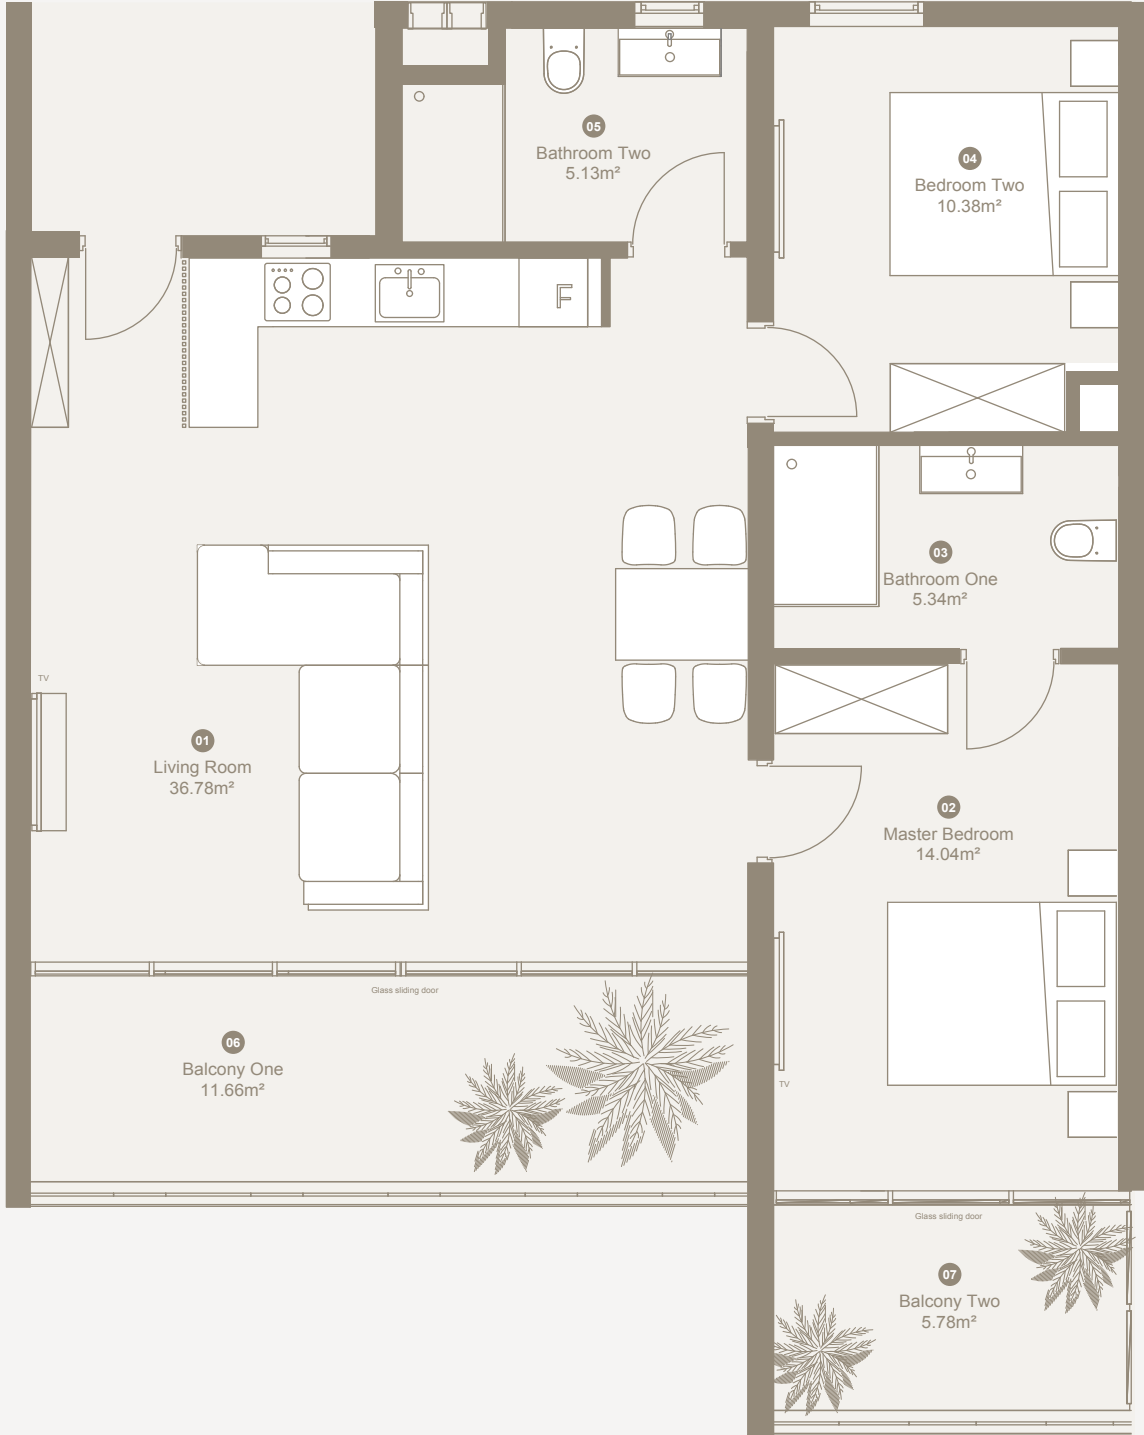

Johari Beach

R E S I D E N C E S

Floor Plans

A11 and A21 2-Bedroom Apartment

Interior size: 60.9m²

Balcony size: 11.7m²

Total size: 72.6m²

Pricing from: US\$135,000

Prices exclude 15% VAT

Legend

- 01 Living Room
- 02 Master Bedroom
- 03 Bathroom
- 04 Bedroom/Office
- 05 Balcony

A12 and A22 2-Bedroom Deluxe Apartment

Interior size: 73.7m²

Balconies size: 17.5m²

Total size: 91.2m²

Interior size: 79.8m²

Balconies size: 17.5m²

Total size: 97.3m²

Pricing from: US\$167,000

Prices exclude 15% VAT

Legend

- ① Living Room
- ② Master Bedroom
- ③ Bathroom One
- ④ Bedroom Two
- ⑤ Bathroom Two
- ⑥ Storage Room
- ⑦ Balcony One
- ⑧ Balcony Two

A17 and A27 2-Bedroom Apartment

Interior size: 61m²

Balcony size: 11.6m²

Total size: 72.6m²

Pricing from: US\$135,000

Prices exclude 15% VAT

Legend

- 01 Living Room
- 02 Master Bedroom
- 03 Bathroom
- 04 Bedroom Two
- 05 Balcony